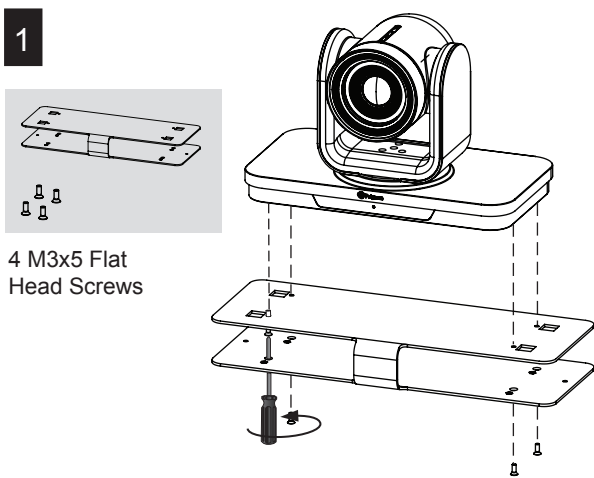

Set Up the Polycom® EagleEye™ Shelf Mounting Bracket for Polycom® RealPresence® Group 300/500

Mount on a Flat Panel

www.polycom.com

© 2014, Polycom, Inc. All rights reserved. POLYCOM® and the names and marks associated with Polycom's products are trademarks and/or service marks of Polycom, Inc. and are registered and/or common law marks in the United States and various other countries. No portion hereof may be reproduced or transmitted in any form or by any means, for any purpose other than the recipient's personal use, without the express written permission of Polycom.

1725-65503-002/A

Mount on a Wall

4 M3x5 Flat Head Screws