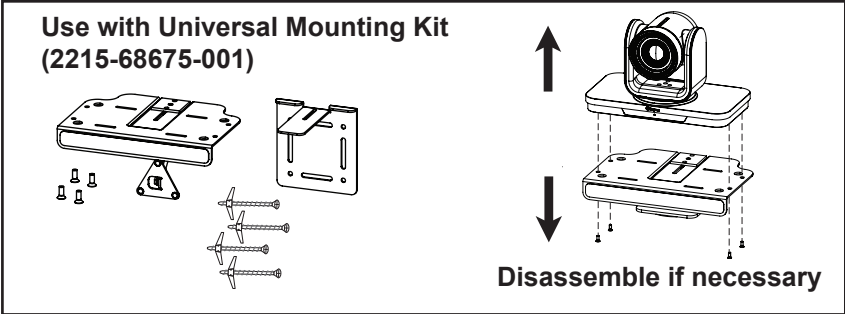

Set Up the Polycom® EagleEye™ Shelf Mounting Bracket for Polycom® RealPresence® Group 300/500

Mount on a Flat Panel

www.polycom.com

© 2014, Polycom, Inc. All rights reserved. POLYCOM® and the names and marks associated with Polycom's products are trademarks and/or service marks of Polycom, Inc. and are registered and/or common law marks in the United States and various other countries. No portion hereof may be reproduced or transmitted in any form or by any means, for any purpose other than the recipient's personal use, without the express written permission of Polycom.