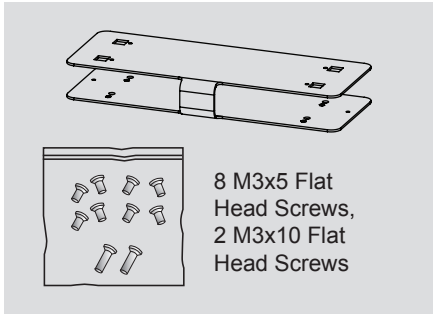

Set Up the Polycom® EagleEye™ Shelf Mounting Bracket for Polycom® RealPresence® Group 300/500

Mount on a Flat Panel

www.polycom.com

© 2014, Polycom, Inc. All rights reserved. POLYCOM® and the names and marks associated with Polycom's products are trademarks and/or service marks of Polycom, Inc. and are registered and/or common law marks in the United States and various other countries. No portion hereof may be reproduced or transmitted in any form or by any means, for any purpose other than the recipient's personal use, without the express written permission of Polycom.

1725-65503-002/A

Mount on a Wall

4 M3x5 Flat Head Screws