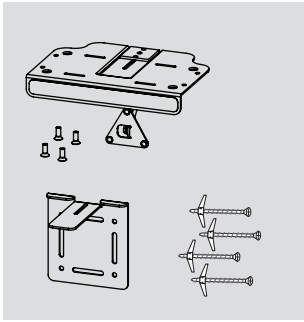

Set Up the Polycom® EagleEye™ Shelf Mounting Bracket for Polycom® RealPresence® Group 300/500

Mount on a Flat Panel

www.polycom.com

© 2014, Polycom, Inc. All rights reserved. POLYCOM® and the names and marks associated with Polycom's products are trademarks and/or service marks of Polycom, Inc. and are registered and/or common law marks in the United States and various other countries. No portion hereof may be reproduced or transmitted in any form or by any means, for any purpose other than the recipient's personal use, without the express written permission of Polycom.

1725-65503-002/A

Mount on a Wall

4 M3x5 Flat Head Screws