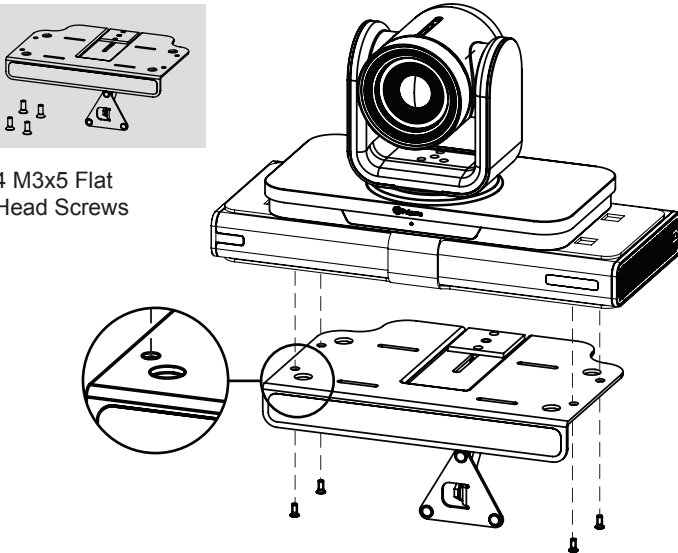

Set Up the Polycom® EagleEye™ Shelf Mounting Bracket for Polycom® RealPresence® Group 300/500

Mount on a Flat Panel

www.polycom.com

© 2014, Polycom, Inc. All rights reserved. POLYCOM® and the names and marks associated with Polycom's products are trademarks and/or service marks of Polycom, Inc. and are registered and/or common law marks in the United States and various other countries. No portion hereof may be reproduced or transmitted in any form or by any means, for any purpose other than the recipient's personal use, without the express written permission of Polycom.

1725-65503-002/A

Mount on a Wall

4 M3x5 Flat Head Screws