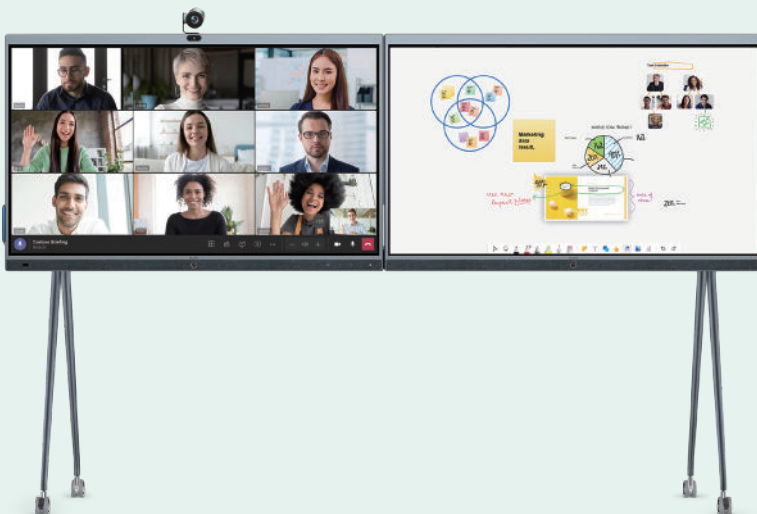

Smart Collaboration Whiteboard

– keep everyone connected and collaborative

4K visual presentation and easy menu navigation

Smart 4-level input digital ink recognition

- 
 Fingers navigating
- 
 Pen tip writing
- 
 Tail end erasing
- 
 Palm rejection
- 
 Ink to shape
- 
 Notes

Sharing Kit
Wired and wireless

Touch Console

Fit to All Rooms

— make everywhere
a collaborative workplace

Expansion Microphone
Wired and wireless

Movable Floor Stand

Dual Screen Solution

RoomPanel