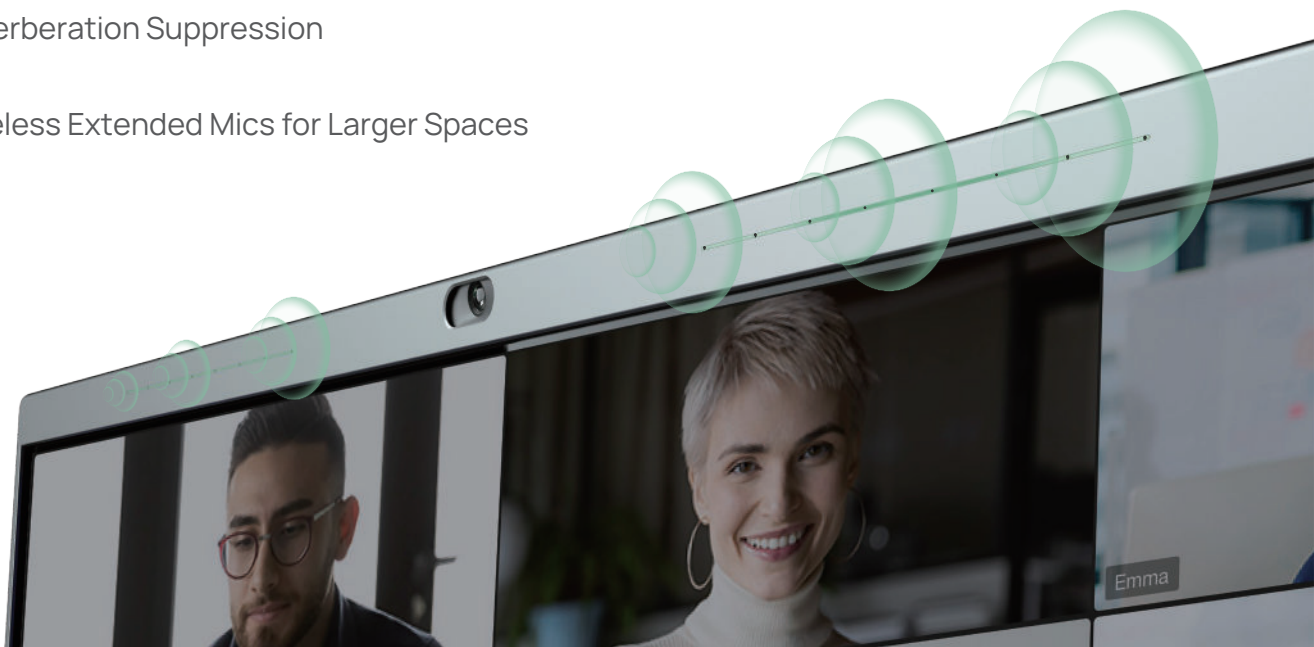

Smart Collaboration Whiteboard

– keep everyone connected and collaborative

4K visual presentation and easy menu navigation

Smart 4-level input digital ink recognition

- 
 Fingers navigating
- 
 Pen tip writing
- 
 Tail end erasing
- 
 Palm rejection
- 
 Ink to shape
- 
 Notes