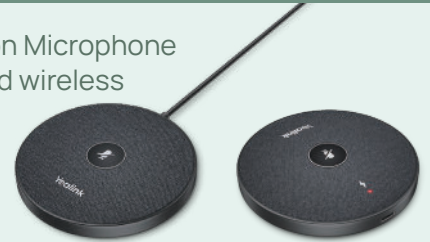

Sharing Kit
Wired and wireless

Touch Console

Fit to All Rooms

— make everywhere
a collaborative workplace

Expansion Microphone
Wired and wireless

Movable Floor Stand

Dual Screen Solution

RoomPanel